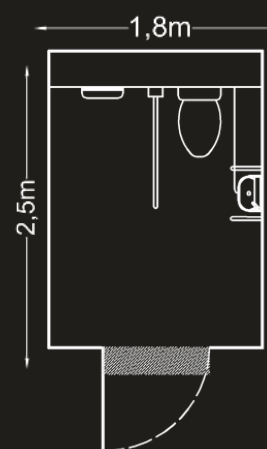

ZooVac Accessible

CAD Blocks available on request

Features

- Minimal ramp for space saving solution.
- Doc M Fixtures and fittings.
- Wall mounted baby change.

The perfect choice of sophisticated, portable, environmentally-friendly washroom facilities. For any event or long-term installation.

Contact our team today: