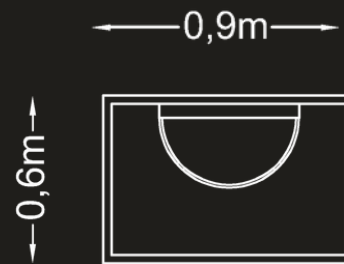

Features

- Waterless Urinal.
- Option to integrate waste with vacuum or straight to drain if available.
- Free standing unit, alleviating additional walling.
- Easy to clean.
- Improves efficiency in high footfall areas, further reducing unnecessary water consumption.

CAD Blocks available on request