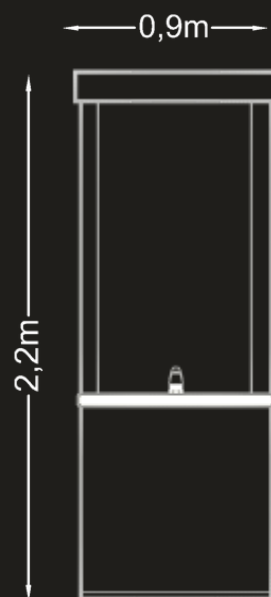

Features

- Folds up to a compact 0.9m x 0.7m box for easy transport - Up to 45 cubicles per load!
- Charcoal slate effect floor.
- Wall hung vacuum pan.
- Stainless steel hardware.
- Recessed lighting and decorative ledge.

ZooVac Urinal

Various widths available

Features

- Waterless Urinal.
- Option to integrate waste with vacuum or straight to drain if available.
- Free standing unit, alleviating additional walling.
- Easy to clean.
- Improves efficiency in high footfall areas, further reducing unnecessary water consumption.

CAD Blocks available on request

ZooVac Vanity

Various widths available

Features

- Deck mounted pillar tap.
- Large vanity mirror.
- Twin LED downlights.
- Luxury soap and moisturiser.

CAD Blocks available on request