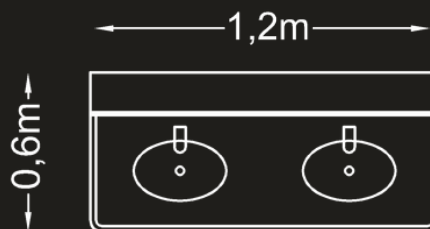

ZooVac Urinal

Various widths available

Features

- Waterless Urinal.
- Option to integrate waste with vacuum or straight to drain if available.
- Free standing unit, alleviating additional walling.
- Easy to clean.
- Improves efficiency in high footfall areas, further reducing unnecessary water consumption.

CAD Blocks available on request

ZooVac Vanity

Various widths available

Features

- Deck mounted pillar tap.
- Large vanity mirror.
- Twin LED downlights.
- Luxury soap and moisturiser.

CAD Blocks available on request

ZooVac Double Vanity

CAD Blocks available on request

Features

- Deck mounted lever mixer taps.
- Large vanity mirror with splashback.
- Twin LED spot lights.
- Luxury soap and moisturiser.
- Compact footprint.