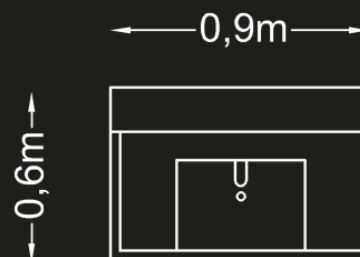

CAD Blocks available on request

ZooVac Vanity

Various widths available

Features

- Deck mounted pillar tap.
- Large vanity mirror.
- Twin LED downlights.
- Luxury soap and moisturiser.

CAD Blocks available on request