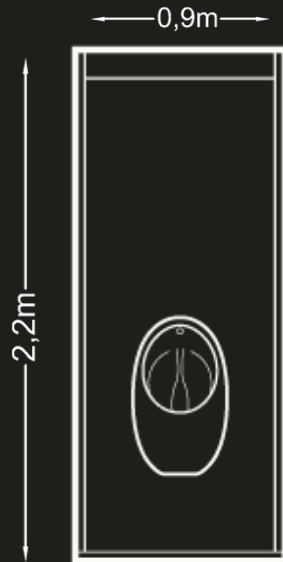

ZooVac Urinal