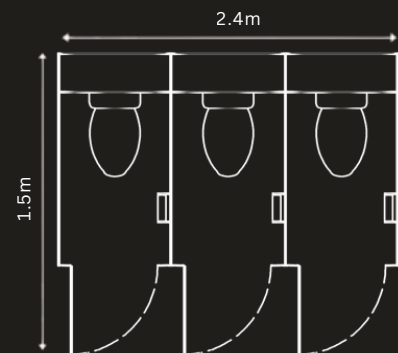

ZooVac 3 Bay Cubicle

Install Requirements

- The same as above.
- Moved via forklift where required.

Features

- Charcoal slate effect floor.
- Wall hung vacuum pan.
- Stainless steel hardware.
- Recessed lighting and decorative ledge.
- Ideal for events requiring VIP quality in larger, higher-footfall washrooms.