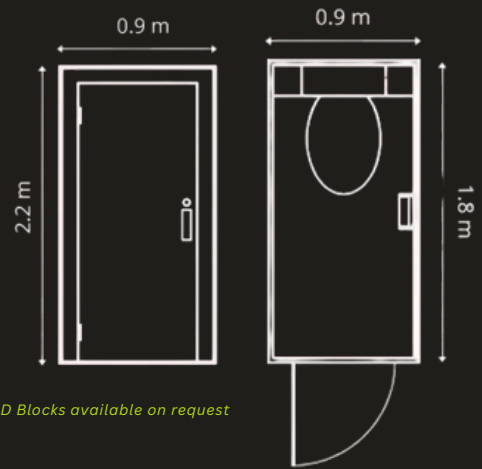

ZooVac WC Cubicle

Install Requirements

- A Level floor within a temporary structure or building.
- Moved via specialised trolley but can be forklifted where required, such as into multi level structures.
- CAD plan of agreed layout - we can take care of this for you too.
- Must be installed with Zoo Events' vacuum system.
- Constant water pressure of at least 3 bar.
- 16 amp power supply.

Features

- Folds up to a compact 0.9m x 0.7m box for easy transport - Up to 45 cubicles per load!
- Charcoal slate effect floor.
- Wall hung vacuum pan.
- Stainless steel hardware.
- Recessed lighting and decorative ledge.