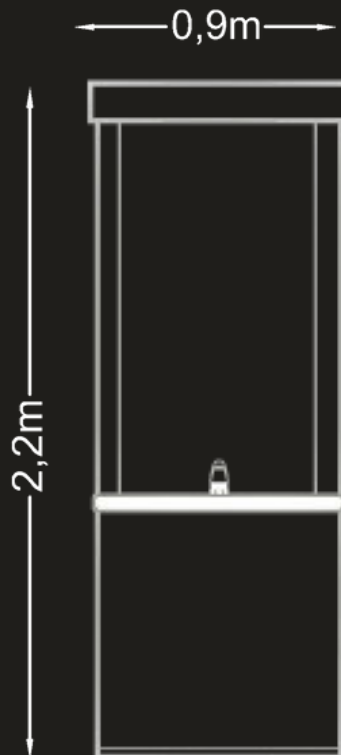

Features

- Folds up to a compact 0.9m x 0.7m box for easy transport - Up to 45 cubicles per load!
- Charcoal slate effect floor.
- Wall hung vacuum pan.
- Stainless steel hardware.
- Recessed lighting and decorative ledge.

ZooVac Modular Systems

The ultimate flexible washroom solution

ZooVac Urinal

Various widths available

Features

- Waterless Urinal.
- Option to integrate waste with vacuum or straight to drain if available.
- Free standing unit, alleviating additional walling.
- Easy to clean.
- Improves efficiency in high footfall areas, further reducing unnecessary water consumption.

CAD Blocks available on request

ZooVac Vanity

Various widths available

Features

- Deck mounted pillar tap.
- Large vanity mirror.
- Twin LED downlights.
- Luxury soap and moisturiser.

CAD Blocks available on request