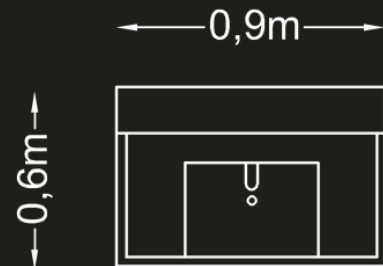

CAD Blocks available on request

ZooVac Vanity

Various widths available

Features

- Deck mounted pillar tap.
- Large vanity mirror.
- Twin LED downlights.
- Luxury soap and moisturiser.

CAD Blocks available on request