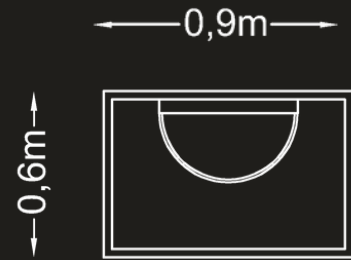

Features

- Folds up to a compact 0.9m x 0.7m box for easy transport - Up to 45 cubicles per load!
- Charcoal slate effect floor.
- Wall hung vacuum pan.
- Stainless steel hardware.
- Recessed lighting and decorative ledge.

ZooVac Modular Systems

The ultimate flexible washroom solution

ZooVac Urinal

Various widths available

Features

- Waterless Urinal.
- Option to integrate waste with vacuum or straight to drain if available.
- Free standing unit, alleviating additional walling.
- Easy to clean.
- Improves efficiency in high footfall areas, further reducing unnecessary water consumption.

CAD Blocks available on request

ZooVac Vanity

Various widths available

Features

- Deck mounted pillar tap.
- Large vanity mirror.
- Twin LED downlights.
- Luxury soap and moisturiser.

CAD Blocks available on request