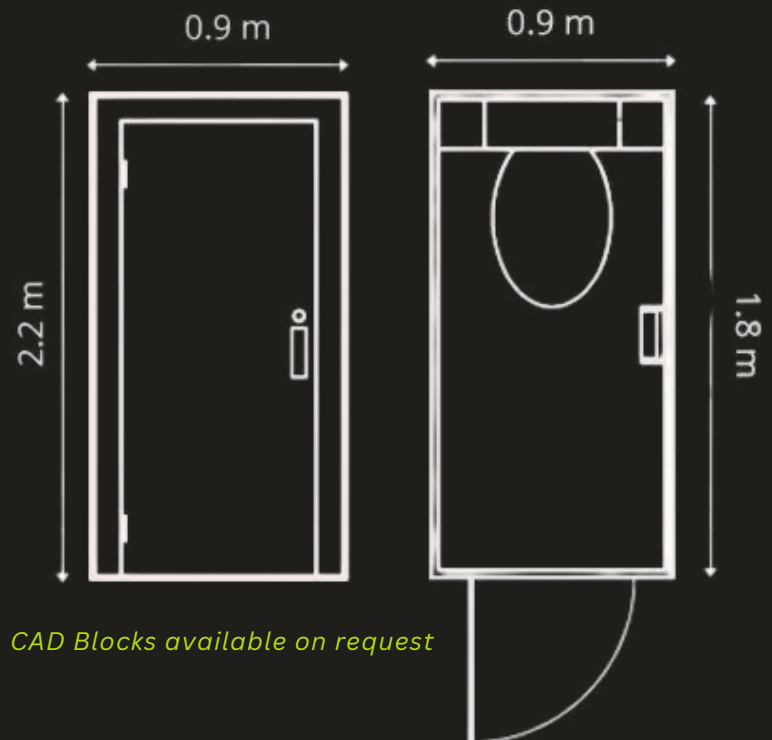

ZooVac WC Cubicle

Install Requirements

- A Level floor within a temporary structure or building.
- Moved via specialised trolley but can be forklifted where required, such as into multi level structures.
- CAD plan of agreed layout - we can take care of this for you too.
- Must be installed with Zoo Events' vacuum system.
- Constant water pressure of at least 3 bar.
- 16 amp power supply.

Features

- Folds up to a compact 0.9m x 0.7m box for easy transport - Up to 45 cubicles per load!
- Charcoal slate effect floor.
- Wall hung vacuum pan.
- Stainless steel hardware.
- Recessed lighting and decorative ledge.

ZooVac Modular Systems

The ultimate flexible washroom solution

ZooVac Urinal

Various widths available

Features

- Waterless Urinal.
- Option to integrate waste with vacuum or straight to drain if available.
- Free standing unit, alleviating additional walling.
- Easy to clean.
- Improves efficiency in high footfall areas, further reducing unnecessary water consumption.

CAD Blocks available on request

ZooVac Vanity

Various widths available

Features

- Deck mounted pillar tap.
- Large vanity mirror.
- Twin LED downlights.
- Luxury soap and moisturiser.

CAD Blocks available on request