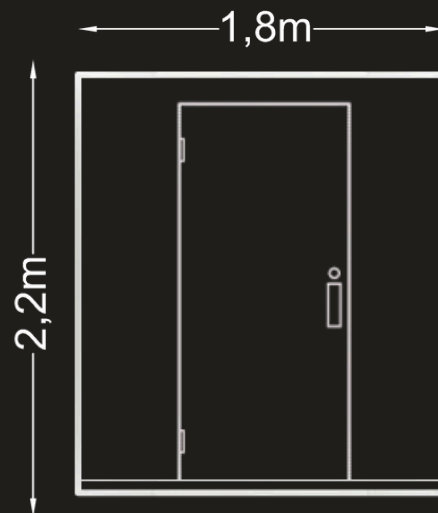

ZooVac Accessible

CAD Blocks available on request