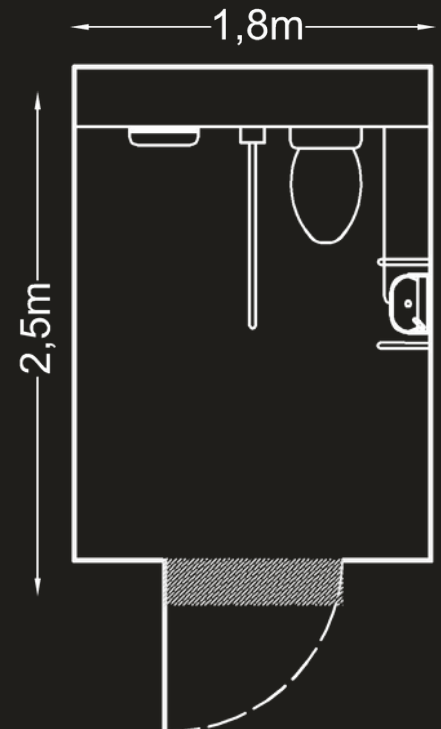

Features

- Minimal ramp for space saving solution.
- Doc M Fixtures and fittings.
- Wall mounted baby change.

The perfect choice of sophisticated, portable, environmentally-friendly washroom facilities. For any event or long-term installation.

Contact our team today: