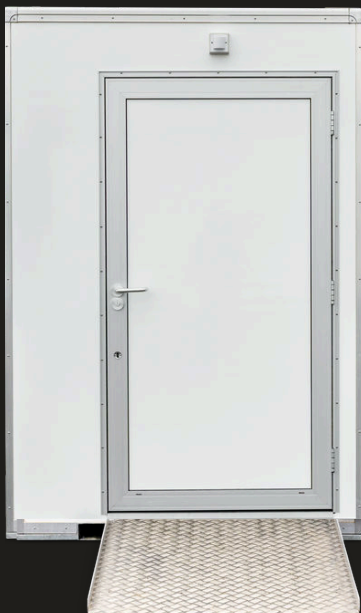

# Accessible Cabins

The ultimate accessible toilet and shower solution

Our accessible cabins ensure all guests receive the same VIP, luxury treatment. Designed with functionality and a compact footprint, the cabins enable event organisers to seamlessly integrate with any of our other facilities.

### Features

- Doc M Compliant.
- Radar Key operated doors.
- Integrated wash basin and mirror.
- LED Lighting.