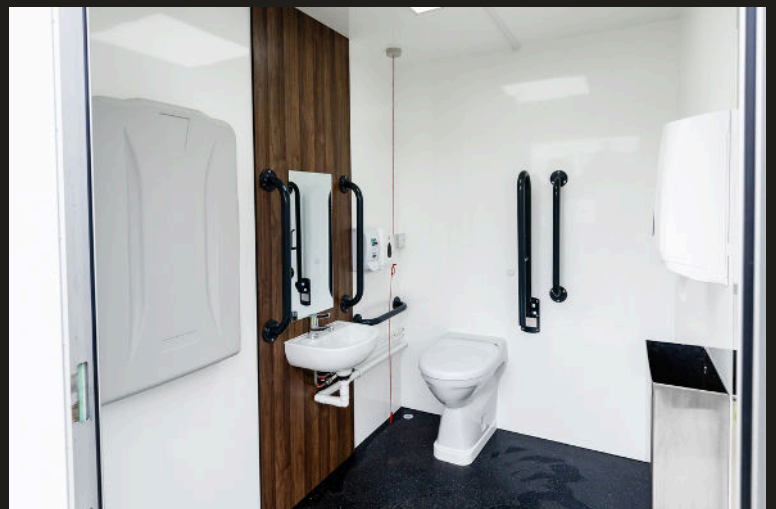

Features

- Doc M Compliant.
- Radar Key operated doors.
- Integrated wash basin and mirror.
- LED Lighting.

Install Requirements

- Forklift required for loading and unloading.
- Must be installed with Zoo Events' vacuum system.
- Constant water pressure of at least 3 bar.
- 16amp power supply.