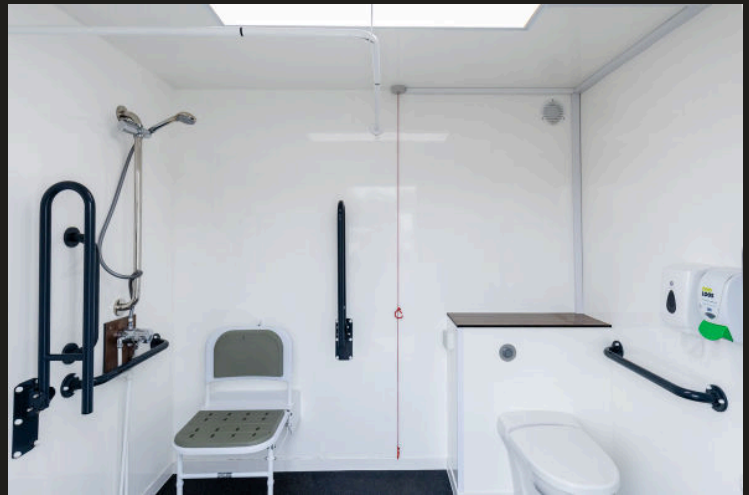

Accessible Cabins

The ultimate accessible toilet and shower solution

Accessible Wetroom

CAD Blocks available on request

Features

- Doc M Compliant.
- Radar Key operated doors.
- Integrated wash basin and mirror.
- LED Lighting.
- Shower with fold away chair.

Install Requirements

- Forklift required for loading and unloading.
- Must be installed with Zoo Events' vacuum system.
- Must be installed with Zoo Events' gas boiler system.
- Constant water pressure of at least 3 bar.
- 16amp power supply.

The perfect choice of sophisticated, portable, environmentally-friendly washroom facilities. For any event or long-term installation.

Contact our team today: