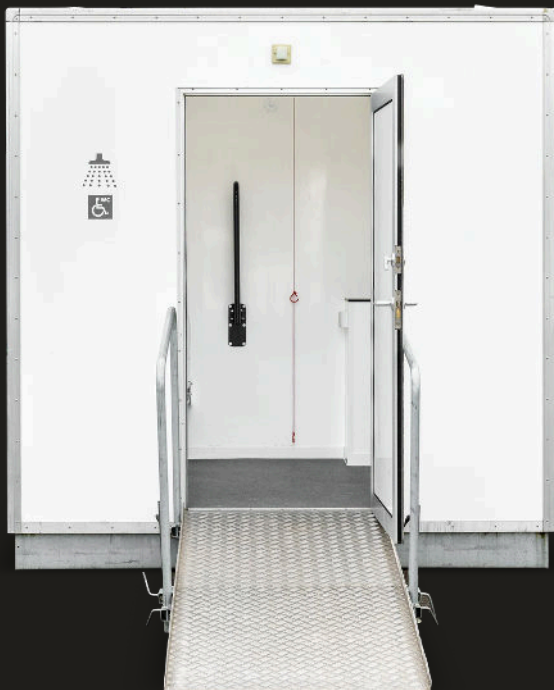

Accessible Cabins

The ultimate accessible toilet and shower solution

Accessible Wetroom

CAD Blocks available on request

Features

- Doc M Compliant.
- Radar Key operated doors.
- Integrated wash basin and mirror.
- LED Lighting.
- Shower with fold away chair.

Install Requirements

- Forklift required for loading and unloading.
- Must be installed with Zoo Events' vacuum system.
- Must be installed with Zoo Events' gas boiler system.
- Constant water pressure of at least 3 bar.
- 16amp power supply.

The perfect choice of sophisticated, portable, environmentally-friendly washroom facilities. For any event or long-term installation.

Contact our team today: