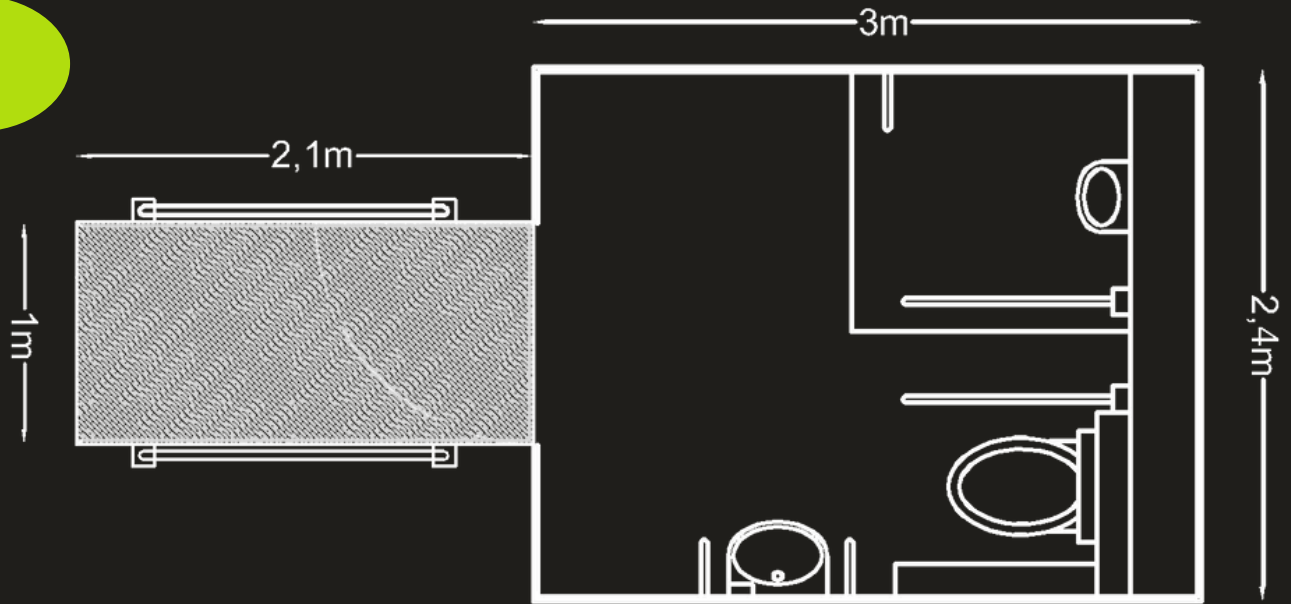

Accessible Cabins

The ultimate accessible toilet and shower solution

Accessible Wetroom

CAD Blocks available on request

Features

- Doc M Compliant.
- Radar Key operated doors.
- Integrated wash basin and mirror.
- LED Lighting.
- Shower with fold away chair.

Install Requirements

- Forklift required for loading and unloading.
- Must be installed with Zoo Events' vacuum system.
- Must be installed with Zoo Events' gas boiler system.
- Constant water pressure of at least 3 bar.
- 16amp power supply.

The perfect choice of sophisticated, portable, environmentally-friendly washroom facilities. For any event or long-term installation.

Contact our team today: