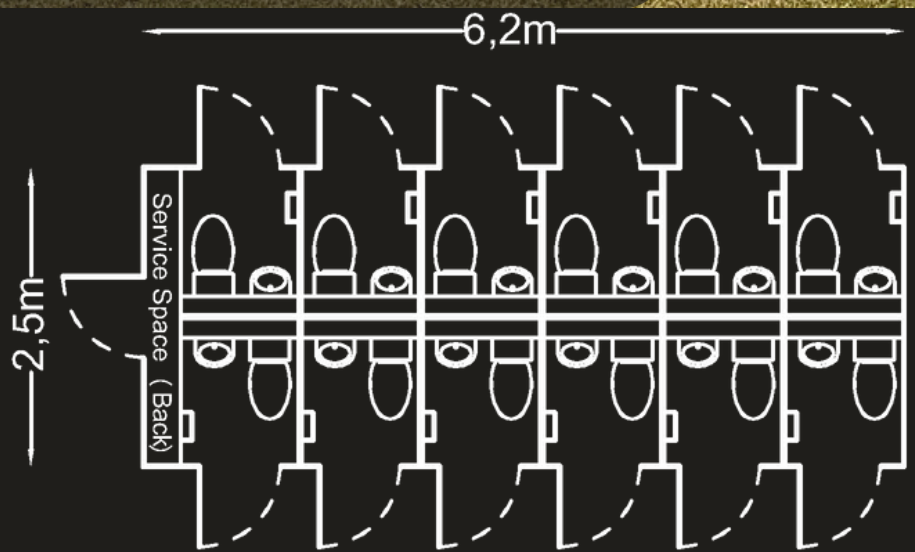

# 12 Bay Toilet Cabins

The ultimate large scale cabin solution

Our 12 bay toilet cabins are the perfect solution for festivals, sporting events, and other major occasions. Each private cubicle is equipped with a toilet, washbasin, and mirror - Reducing dwell time while offering guests both comfort and privacy.

## 12 Bay Vacuum Cabin

*CAD Blocks available on request*

### Install Requirements

- Level Ground.
- Forklift or HIAB for loading and unloading.
- Must be installed with Zoo Events' vacuum system.
- Constant water pressure of at least 3 bar.
- 16amp power supply.