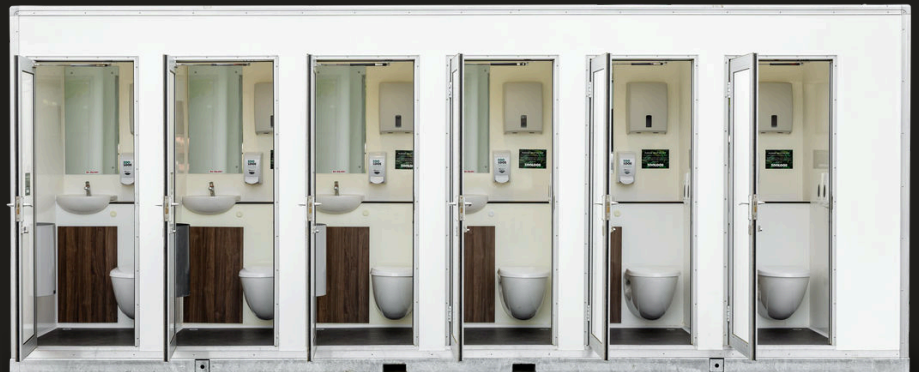

# 12 Bay Toilet Cabins

The ultimate large scale cabin solution

Our 12 bay toilet cabins are the perfect solution for festivals, sporting events, and other major occasions. Each private cubicle is equipped with a toilet, washbasin, and mirror - Reducing dwell time while offering guests both comfort and privacy.

## 12 Bay Vacuum Cabin

*CAD Blocks available on request*

### Features

- LED lighting.
- Wall hung ceramic pan.
- Quick to deploy and install.
- Integrated handwash basin.
- Individual cubicles to reduce dwell time.

### Install Requirements

- Level Ground.
- Forklift or HIAB for loading and unloading.
- Must be installed with Zoo Events' vacuum system.
- Constant water pressure of at least 3 bar.
- 16amp power supply.